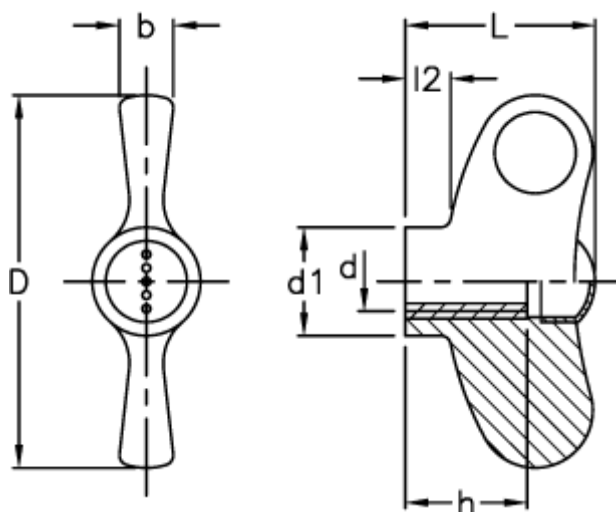

Article number: 23052232166

Description: E+G Wing nut
EWN.48 B-M5-C6, red cap

Measures

b	= 7
D	= 47
d1	= 13.5
d 6H	= M5
h	= 12
L	= 24
l2	= 5.5